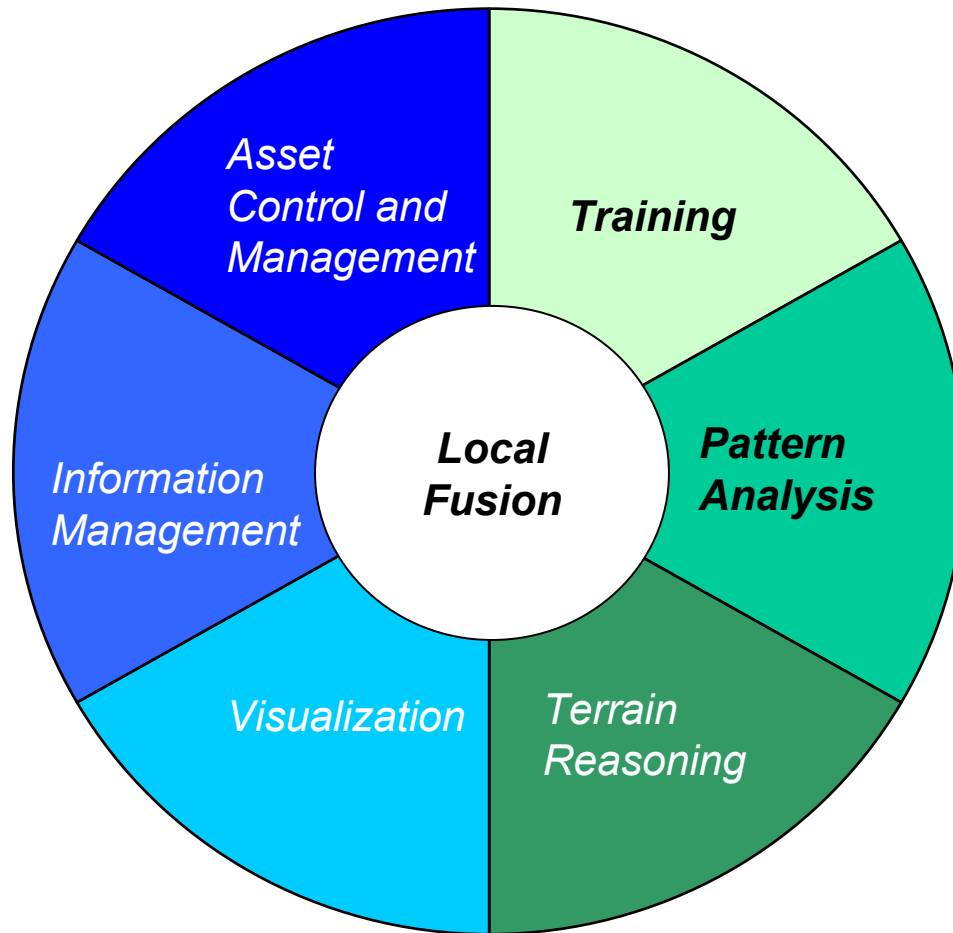

Extensions to Local Fusion