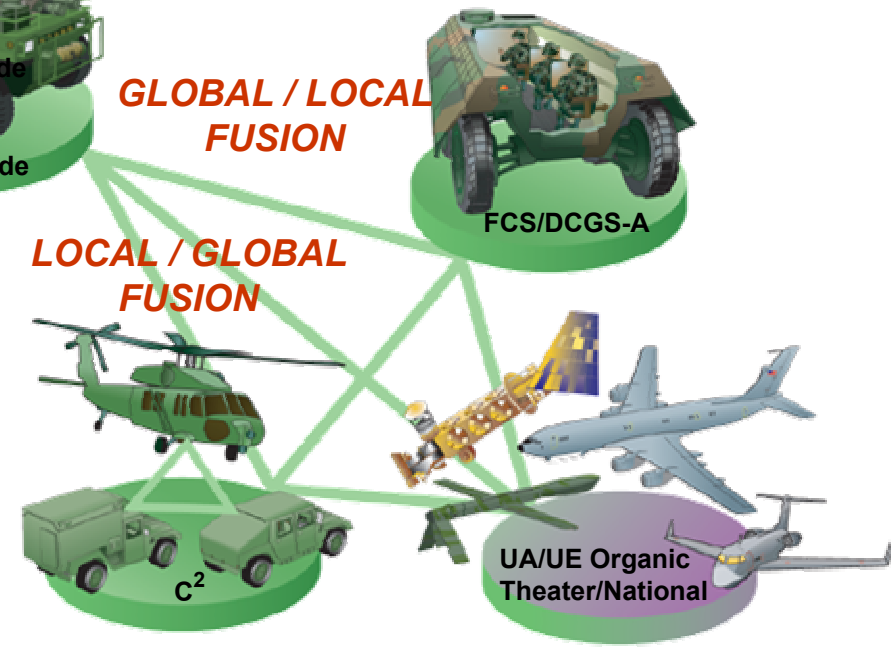

*Increased mission effectiveness
and survivability for dismounted infantry*

Global/Local Interactions

Enhanced Situational Awareness and Action

Warrior's Edge Information Transactions

Local (Dismounted) Fusion

- Local node subscribes to information from global node
- Local node fuses global information with their organic sensor data to develop better Situational Awareness
- Local node publishes critical information for global node
- Local node has similar interactions with adjacent local nodes

Global (UA/UE) Fusion

- Global node publishes information relevant to the needs of the local node
- Global node fuses filtered information subscribed from local node

Local Fusion Node Functionality

- Multiple Hypothesis Trackers
- Local/Global Fusion
- Terrain Analysis
- Cross Sensor Cueing
 - Between Local/Global Assets
 - Between Organic Sensors
- Information Kiosk, Visualization
- Archive and Playback
- Training
- Pattern Analysis
- Planning/Control for Organic Sensors
- Video Mosaicing and differencing
- Language Translation
- Communications Relay
 - Local Node
 - To Global Fusion Node
 - To Other Local Nodes

Acoustic Sensor Testbed

Gunshot Localization

UGS

Unattended Ground Sensors

*Acoustic
Array*

IR Tripwire

Convoy Tracking

Warfighter View