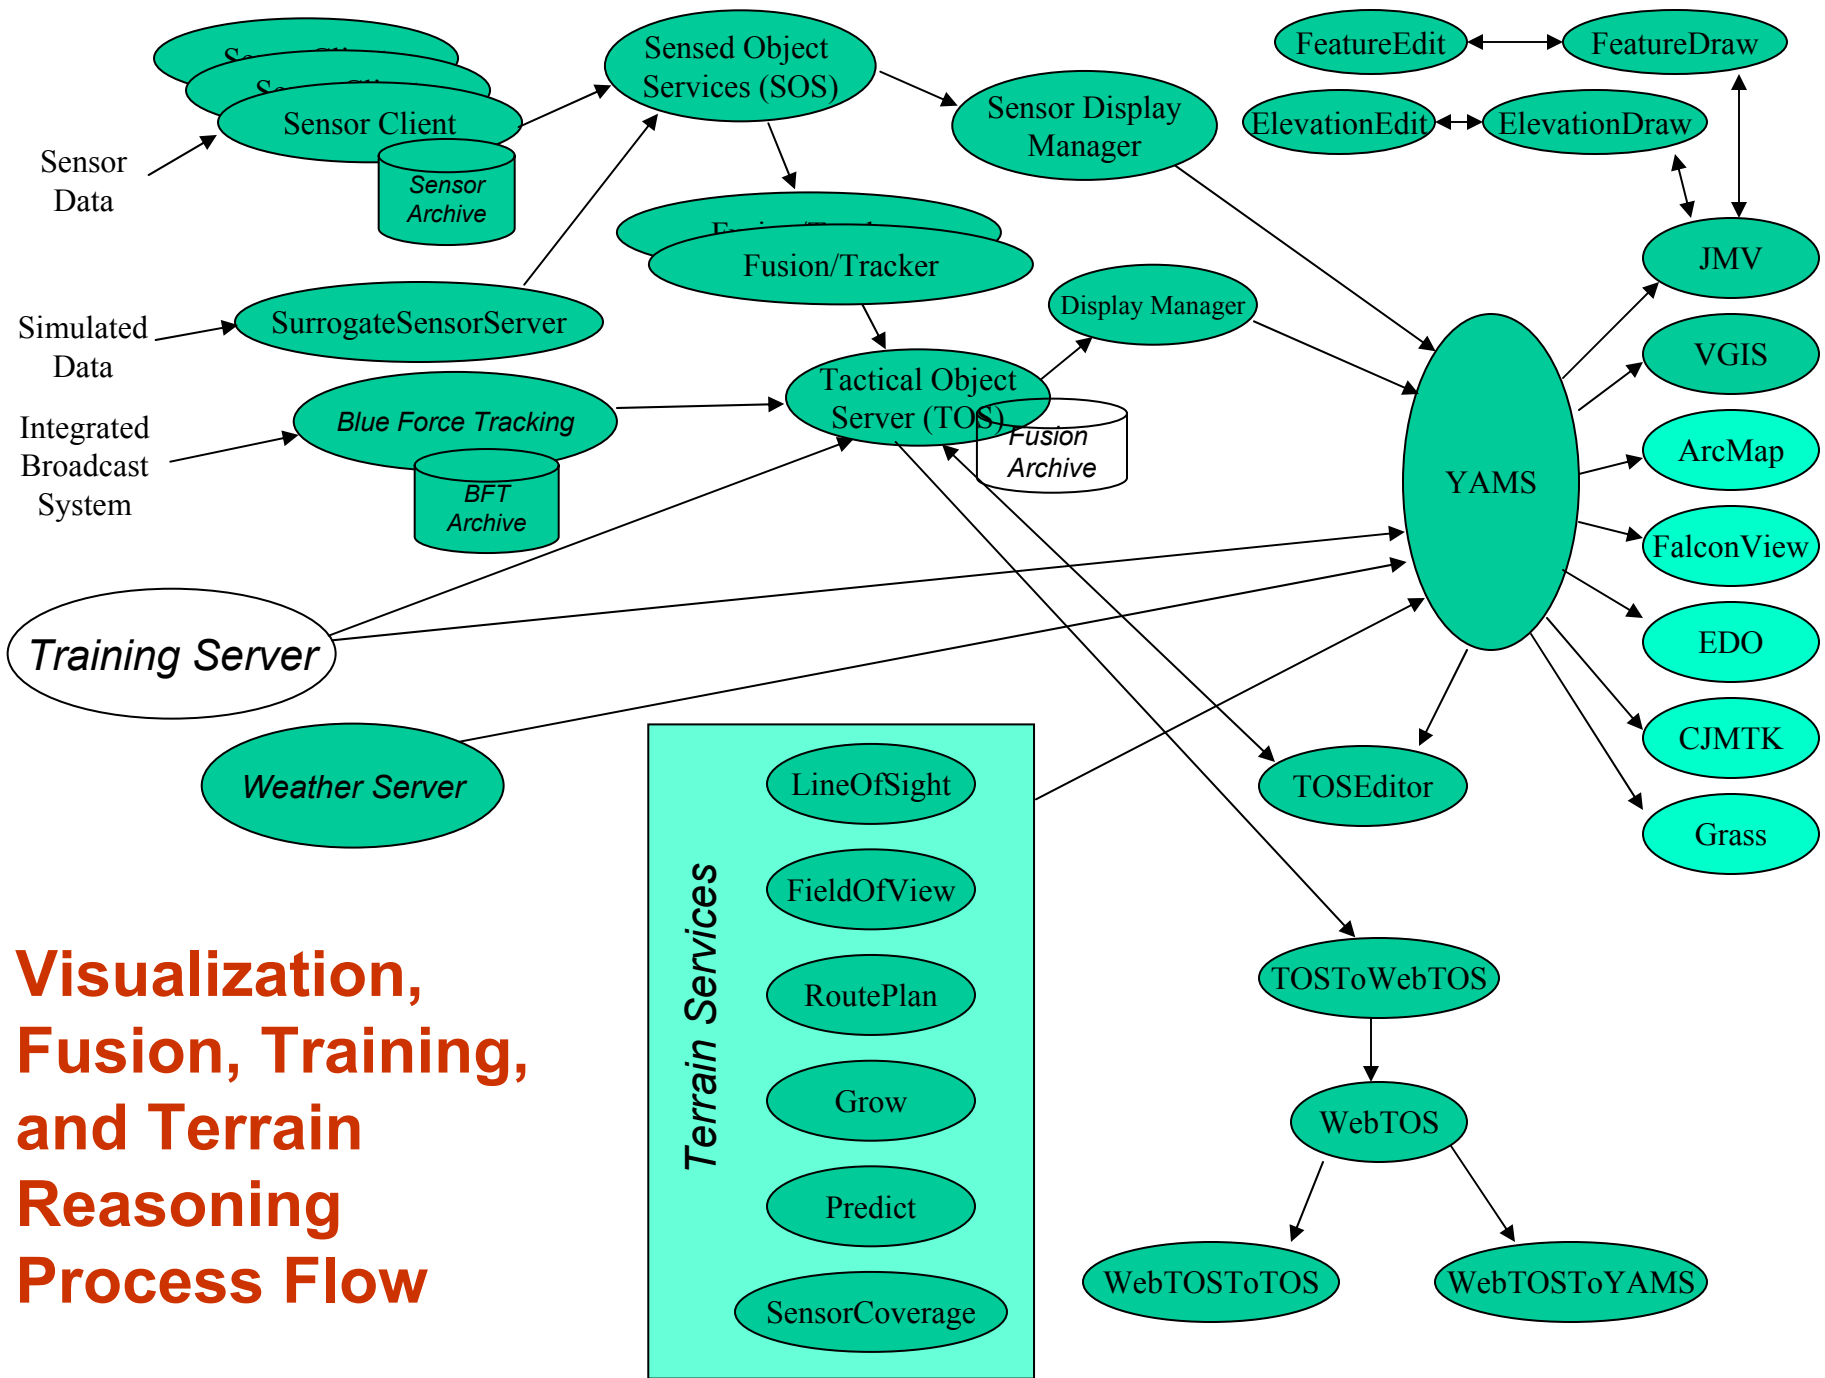

- Local node subscribes to information from global node
- Local node fuses global information with their organic sensor data to develop better Situational Awareness
- Local node publishes critical information for global node
- Local node has similar interactions with adjacent local nodes

Global (UA/UE) Fusion

- Global node publishes information relevant to the needs of the local node
- Global node fuses filtered information subscribed from local node

Local Fusion Node Functionality

- Multiple Hypothesis Trackers
- Local/Global Fusion
- Terrain Analysis
- Cross Sensor Cueing
 - Between Local/Global Assets
 - Between Organic Sensors
- Information Kiosk, Visualization
- Archive and Playback
- Training
- Pattern Analysis
- Planning/Control for Organic Sensors
- Video Mosaicing and differencing
- Language Translation
- Communications Relay
 - Local Node
 - To Global Fusion Node
 - To Other Local Nodes

Acoustic Sensor Testbed

Gunshot Localization

UGS

Unattended Ground Sensors

*Acoustic
Array*

IR Tripwire

Convoy Tracking

Warfighter View

Warfighter View Local/Global Fusion

Extensions to Local Fusion

Fusion/Embedded Training Enables ...

- Platoon After Action Reviews
- Battalion Review of TTP's
- Blue and Red force Pattern Analysis
- Dismounted Infantry and Military Intelligence Cross Training
- Mission Rehearsals
- Military School Training Updates