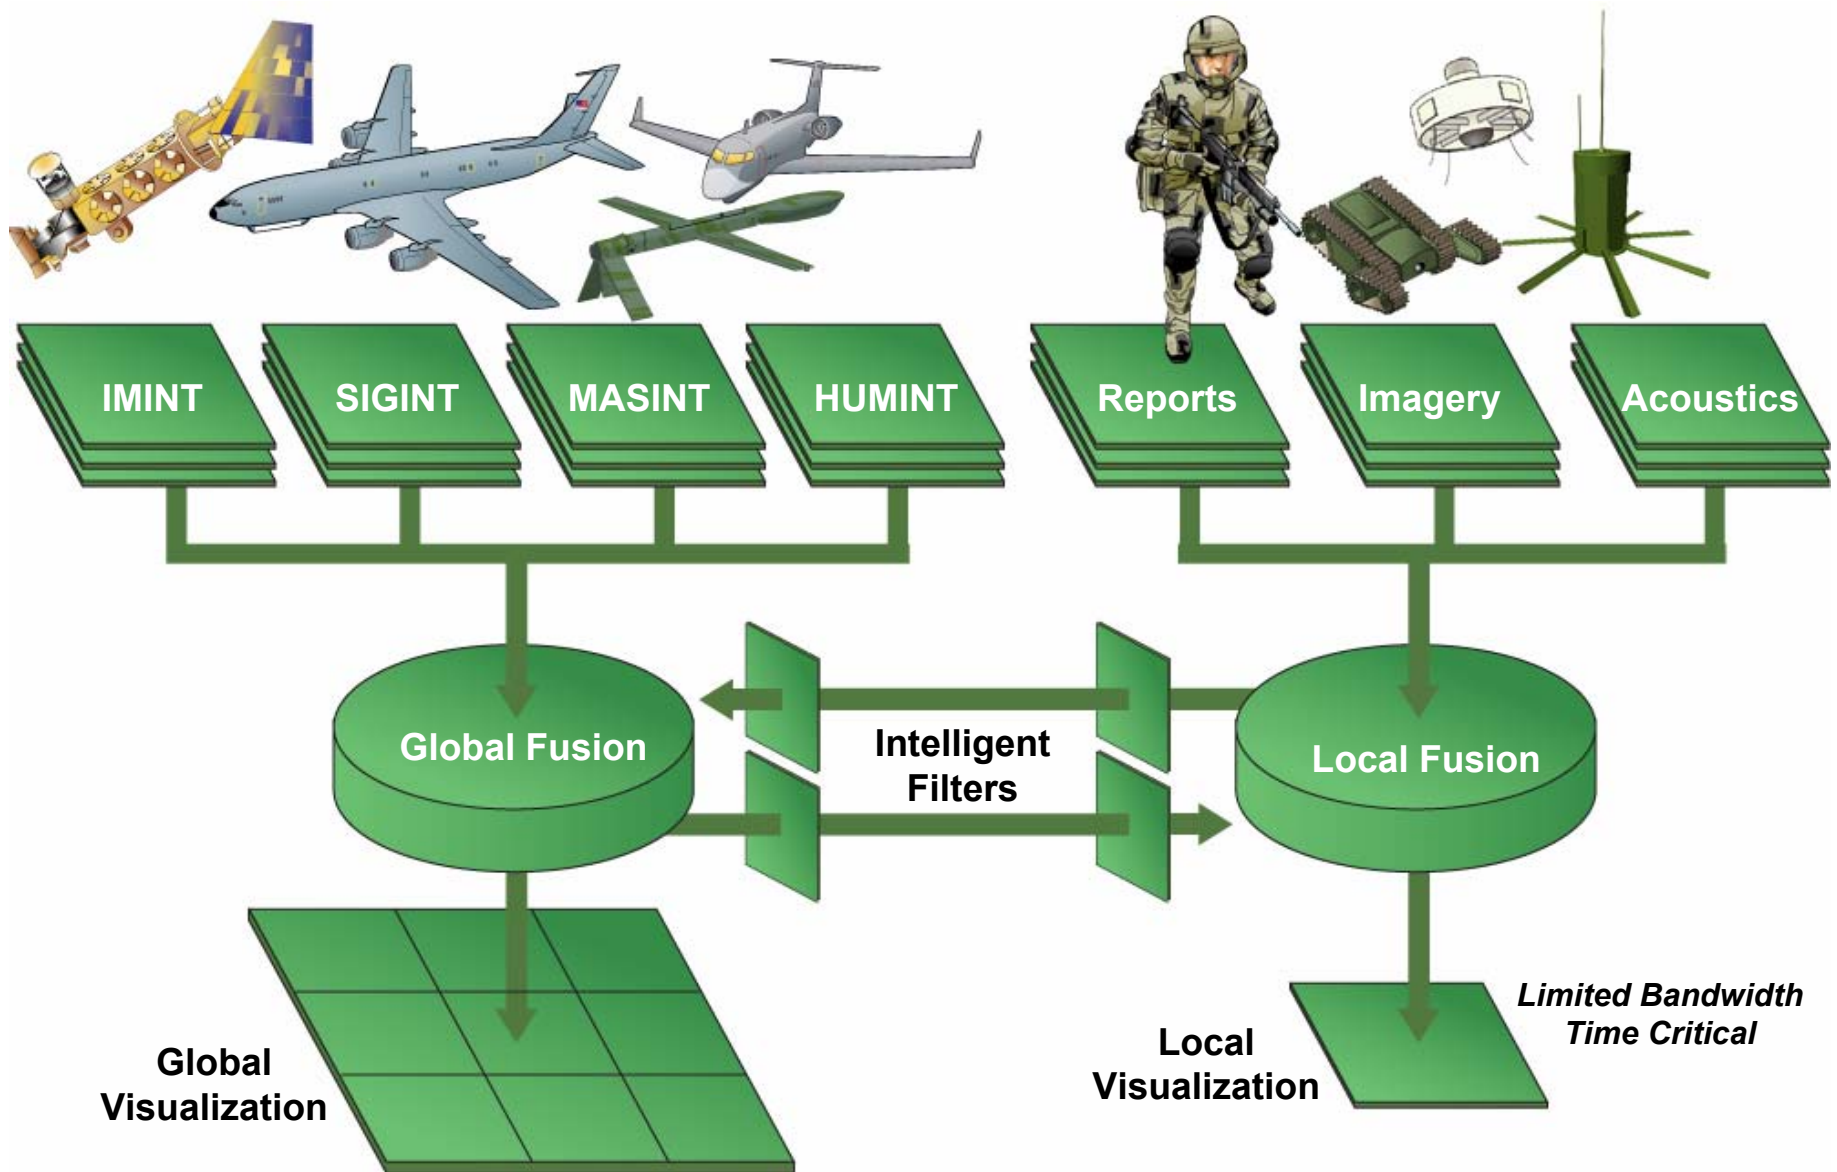

*Increased mission effectiveness
and survivability for dismounted infantry*

Global/Local Interactions

Enhanced Situational Awareness and Action

Warrior's Edge Information Transactions

Local (Dismounted) Fusion

- Local node subscribes to information from global node
- Local node fuses global information with their organic sensor data to develop better Situational Awareness
- Local node publishes critical information for global node
- Local node has similar interactions with adjacent local nodes

Global (UA/UE) Fusion

- Global node publishes information relevant to the needs of the local node
- Global node fuses filtered information subscribed from local node

Local Fusion Node Functionality

- Multiple Hypothesis Trackers
- Local/Global Fusion
- Terrain Analysis
- Cross Sensor Cueing
 - Between Local/Global Assets
 - Between Organic Sensors
- Information Kiosk, Visualization
- Archive and Playback
- Training
- Pattern Analysis
- Planning/Control for Organic Sensors
- Video Mosaicing and differencing
- Language Translation
- Communications Relay
 - Local Node
 - To Global Fusion Node
 - To Other Local Nodes

Acoustic Sensor Testbed

Gunshot Localization

UGS

Unattended Ground Sensors

*Acoustic
Array*

IR Tripwire

Convoy Tracking

Warfighter View