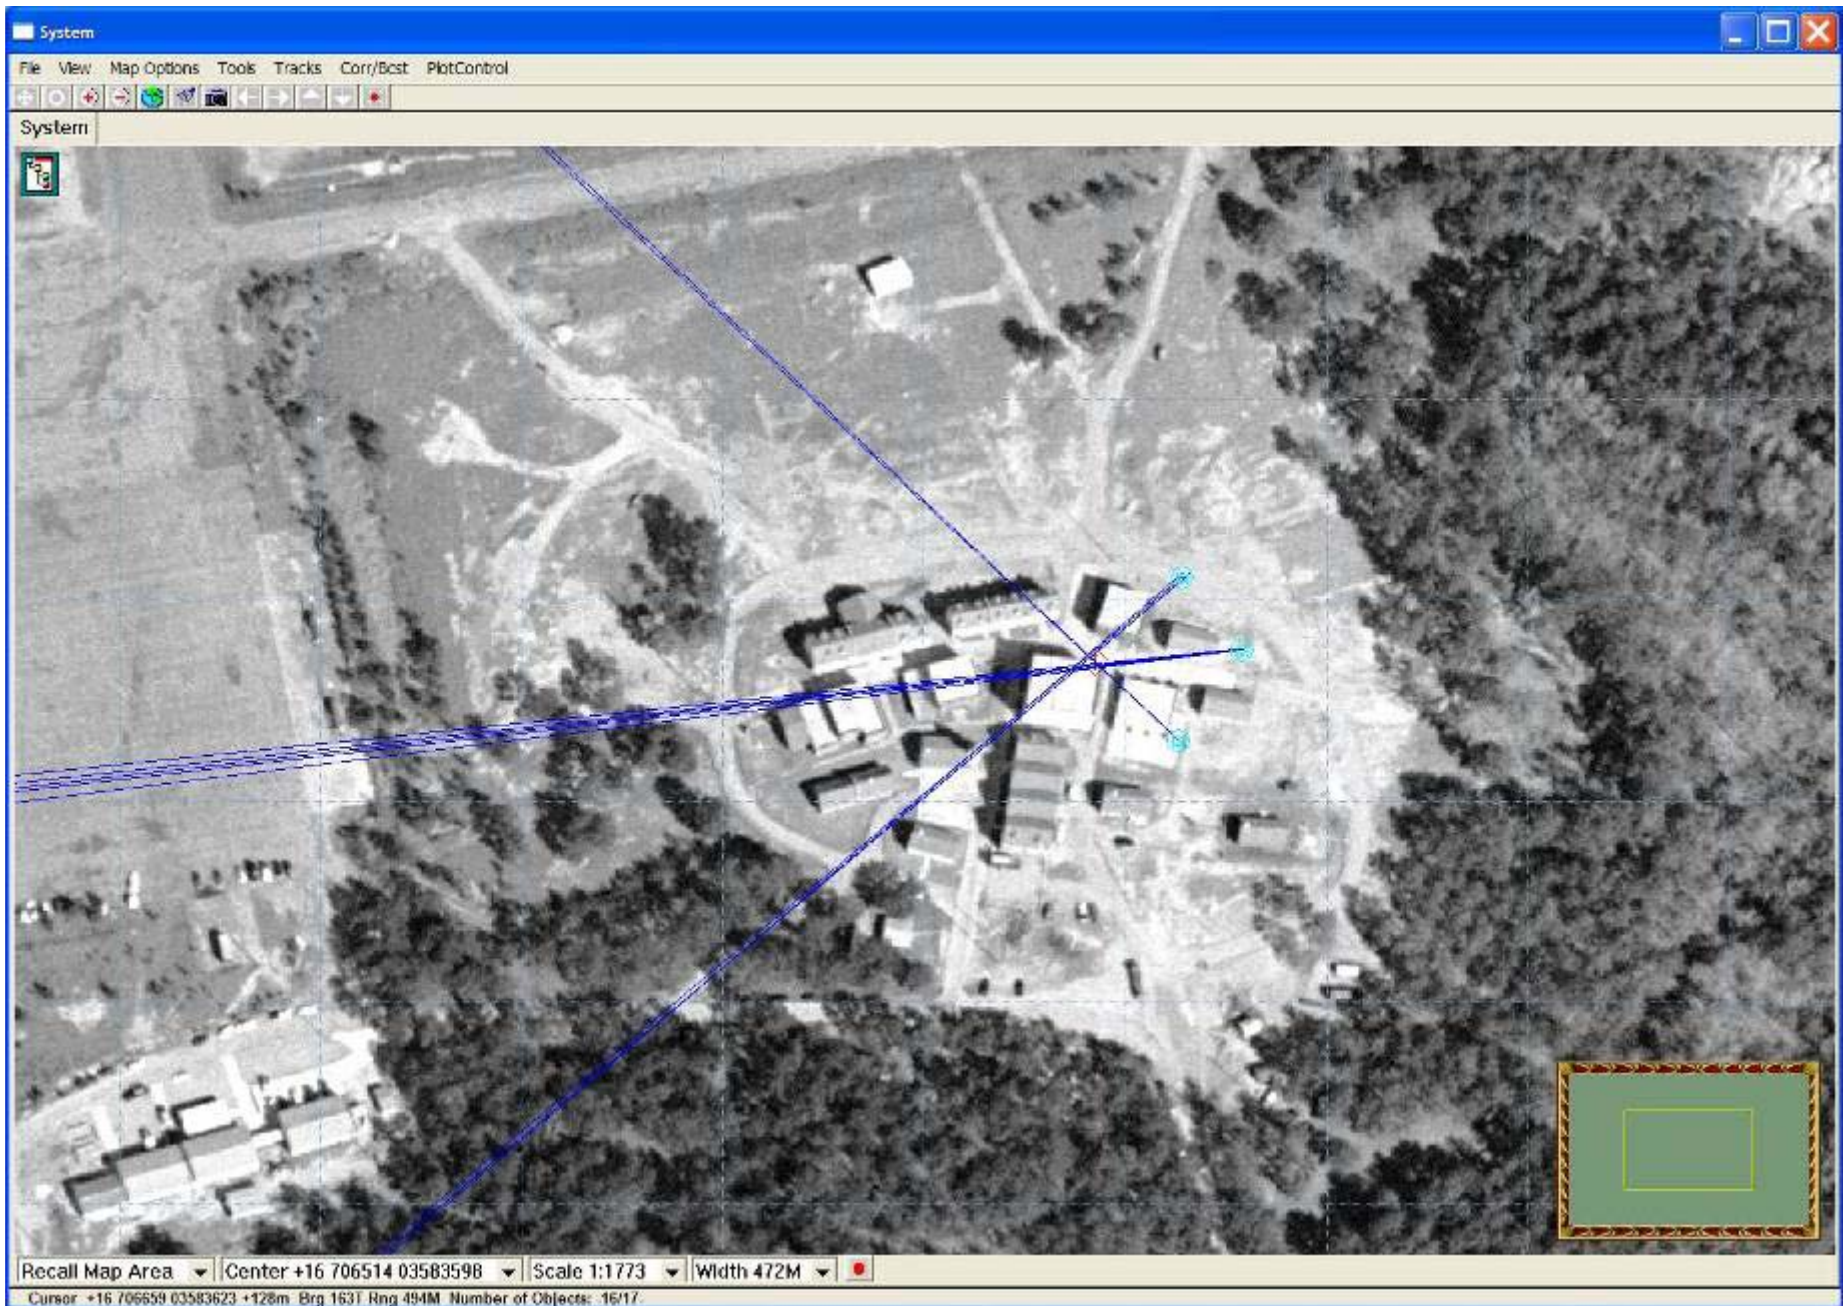

- Local node subscribes to information from global node
- Local node fuses global information with their organic sensor data to develop better Situational Awareness
- Local node publishes critical information for global node
- Local node has similar interactions with adjacent local nodes

Global (UA/UE) Fusion

- Global node publishes information relevant to the needs of the local node
- Global node fuses filtered information subscribed from local node

Local Fusion Node Functionality

- Multiple Hypothesis Trackers
- Local/Global Fusion
- Terrain Analysis
- Cross Sensor Cueing
 - Between Local/Global Assets
 - Between Organic Sensors
- Information Kiosk, Visualization
- Archive and Playback
- Training
- Pattern Analysis
- Planning/Control for Organic Sensors
- Video Mosaicing and differencing
- Language Translation
- Communications Relay
 - Local Node
 - To Global Fusion Node
 - To Other Local Nodes

Acoustic Sensor Testbed

Gunshot Localization

UGS

Unattended Ground Sensors

*Acoustic
Array*

IR Tripwire

Convoy Tracking

Warfighter View