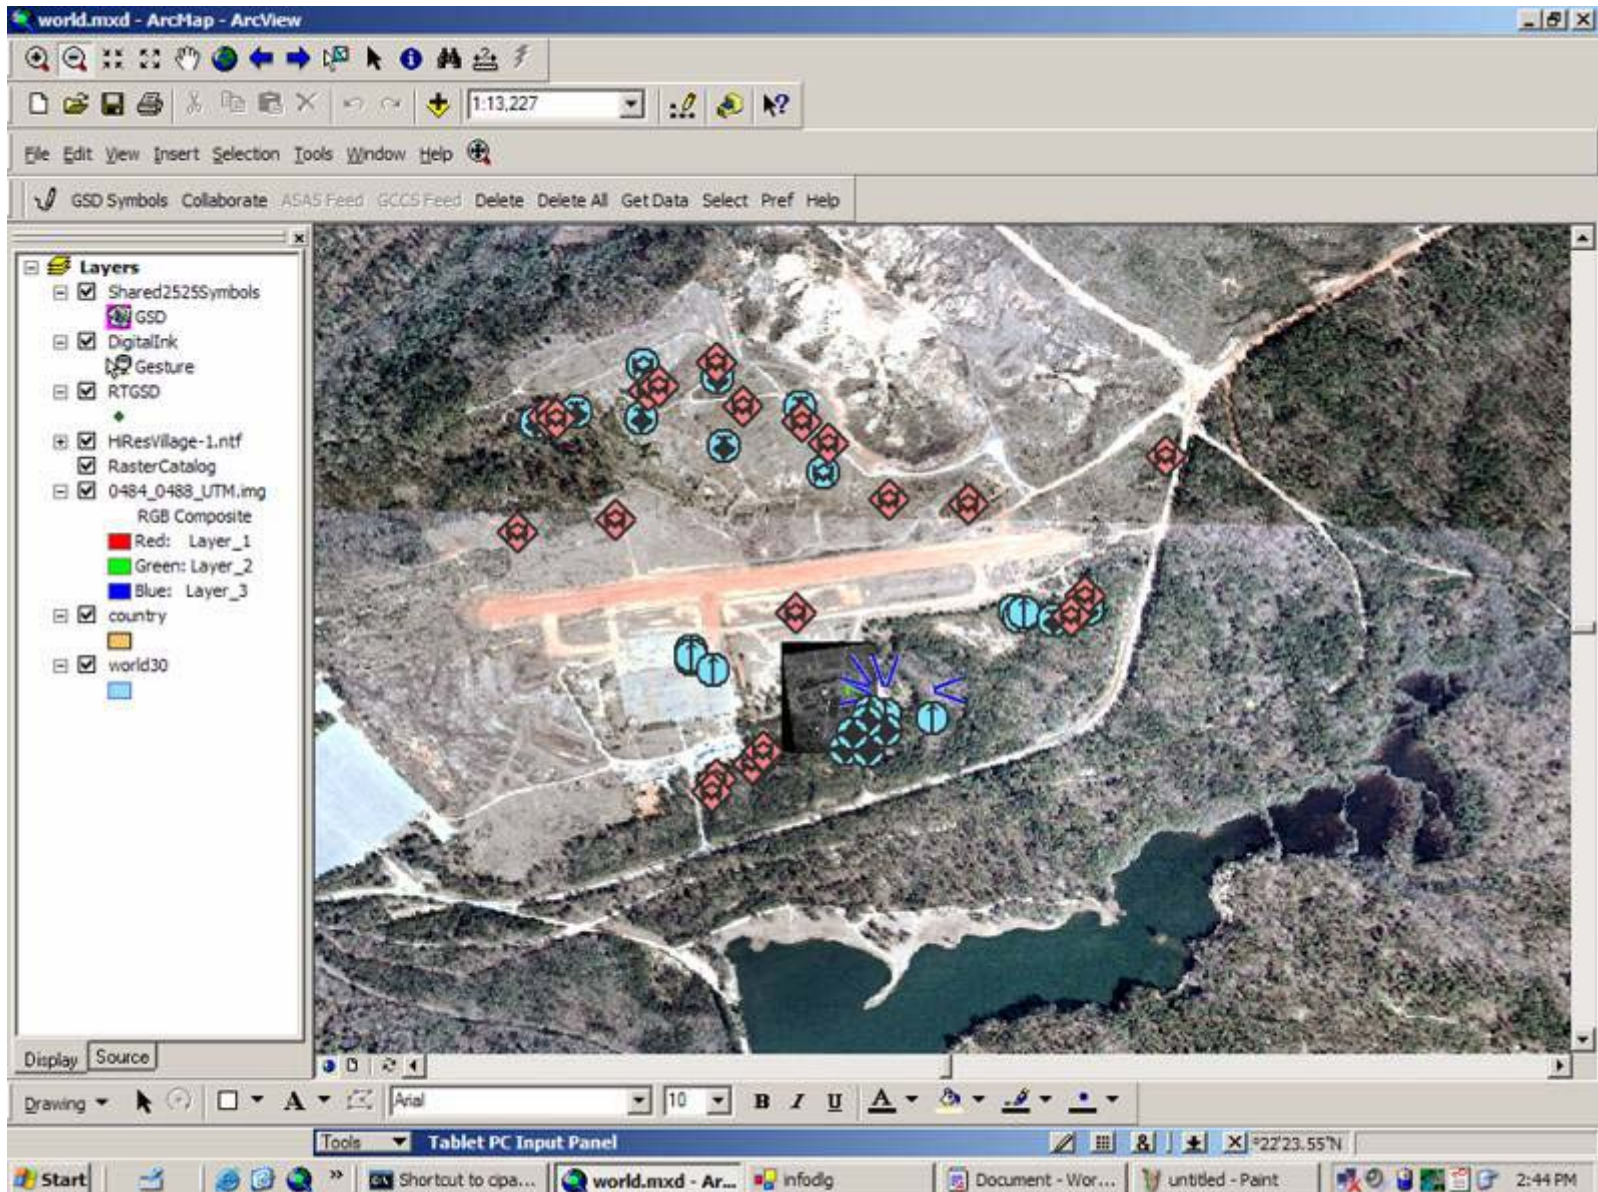

- Local node subscribes to information from global node
- Local node fuses global information with their organic sensor data to develop better Situational Awareness
- Local node publishes critical information for global node
- Local node has similar interactions with adjacent local nodes

Global (UA/UE) Fusion

- Global node publishes information relevant to the needs of the local node
- Global node fuses filtered information subscribed from local node

Local Fusion Node Functionality

- Multiple Hypothesis Trackers
- Local/Global Fusion
- Terrain Analysis
- Cross Sensor Cueing
 - Between Local/Global Assets
 - Between Organic Sensors
- Information Kiosk, Visualization
- Archive and Playback
- Training
- Pattern Analysis
- Planning/Control for Organic Sensors
- Video Mosaicing and differencing
- Language Translation
- Communications Relay
 - Local Node
 - To Global Fusion Node
 - To Other Local Nodes

Acoustic Sensor Testbed

Gunshot Localization

UGS

Unattended Ground Sensors

*Acoustic
Array*

IR Tripwire

Convoy Tracking

Warfighter View