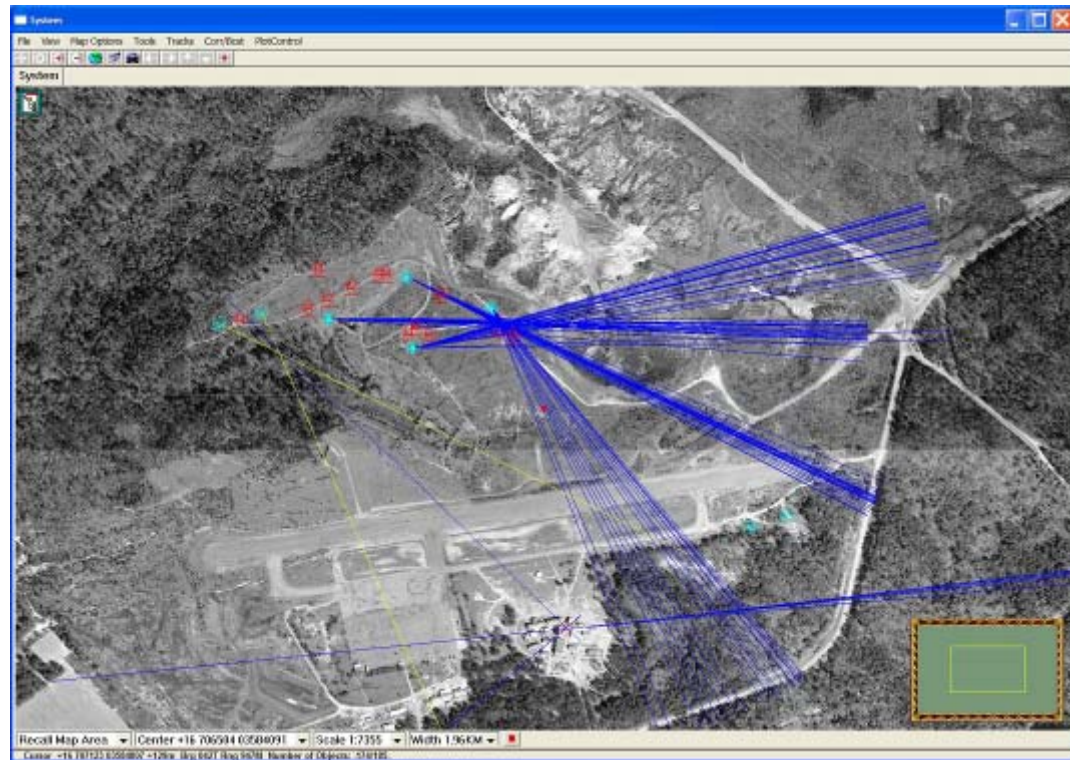

- Local node subscribes to information from global node
- Local node fuses global information with their organic sensor data to develop better Situational Awareness
- Local node publishes critical information for global node
- Local node has similar interactions with adjacent local nodes

Acoustic Sensor Testbed

Gunshot Localization

UGS

Unattended Ground Sensors

*Acoustic
Array*

IR Tripwire

Convoy Tracking

Warfighter View